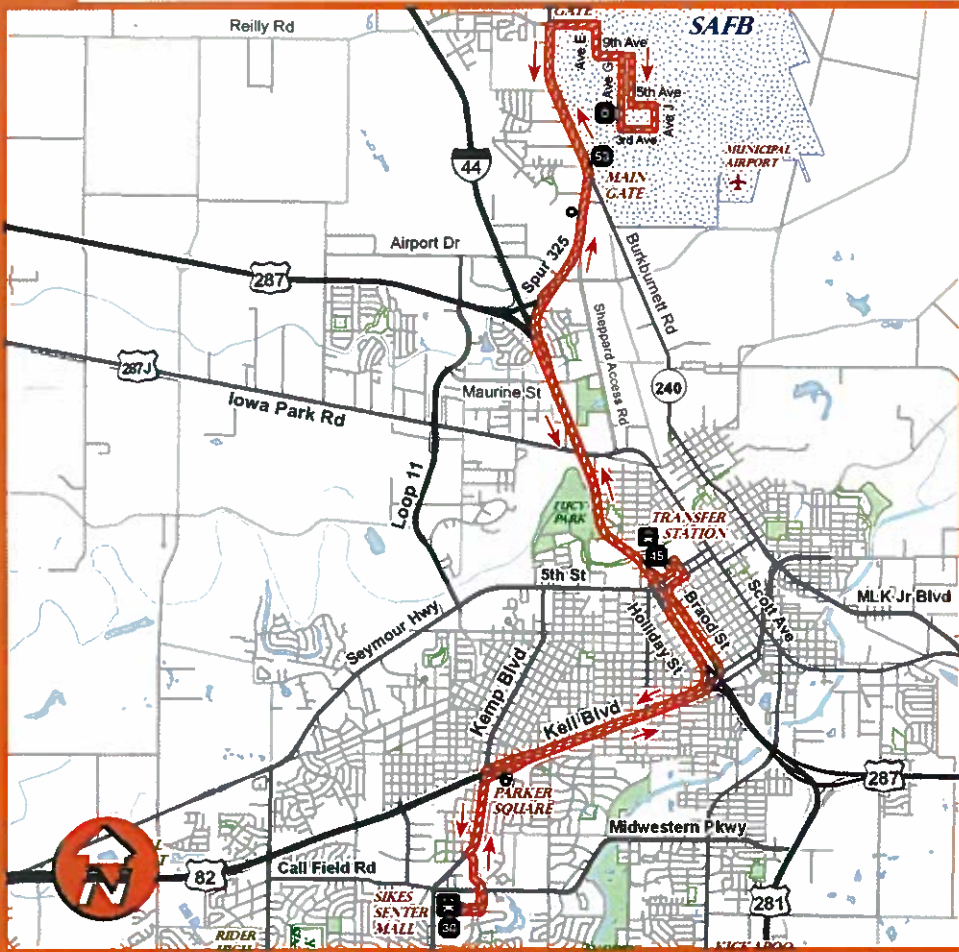

ROUTE 6 SHEPPARD EXPRESS

LEGEND

- TRANSFER STATION
- BUS STOP
- SCHEDULED STOP

The number displayed correlates to the actual minute after the hour which the bus stops at a designated point.

FARES

Adult Fare:	\$1.25
Youth/Student:	\$0.60
Elderly/Disabled:	\$0.60
Deviations:	\$2.50
1 Transfer:	Free

761-RIDE

ROUTE 6 SCHEDULE

Monday - Friday

Sikes Senter	Transfer Station	SAFB Main Gate	SAFB on Base	Sikes Senter
	45	53	0	
6:30 AM	6:45 AM	6:53 AM	7:00 AM	7:30 AM
7:30 AM	7:45 AM	7:53 AM	8:00 AM	8:30 AM
8:30 AM	8:45 AM	8:53 AM	9:00 AM	9:30 AM
9:30 AM	9:45 AM	9:53 AM	10:00 AM	10:30 AM
10:30 AM	10:45 AM	10:53 AM	11:00 AM	11:30 AM
11:30 AM	11:45 AM	11:53 AM	12:00 PM	12:30 PM
12:30 PM	12:45 PM	12:53 PM	1:00 PM	1:30 PM
1:30 PM	1:45 PM	1:53 PM	2:00 PM	2:30 PM
2:30 PM	2:45 PM	2:53 PM	3:00 PM	3:30 PM
3:30 PM	3:45 PM	3:53 PM	4:00 PM	4:30 PM
4:30 PM	4:45 PM	4:53 PM	5:00 PM	5:30 PM
5:30 PM	5:45 PM	5:53 PM	6:00 PM	6:30 PM
6:30 PM	6:45 PM	6:53 PM	7:00 PM	7:30 PM
7:30 PM	7:45 PM	7:53 PM	8:00 PM	8:30 PM
8:30 PM	8:45 PM	8:53 PM	9:00 PM	9:30 PM
9:30 PM	9:45 PM	9:53 PM	10:00 PM	10:30 PM
10:30 PM	10:45 PM	10:53 PM	11:00 PM	11:30 PM
11:30 PM	11:45 PM	11:53 PM	12:00 AM	--

When the bus is approximately a block away from your stop, pull the signal cord located above the window or notify the driver.

NOTICE:

Route 6 is an express route and only stops at the locations listed under Route 6 Stops. Route 6 is subject to delays due to periodic SAFB operations and activities.

- ROUTE 6 STOPS**
- 30** Sikes Senter
Kell East at Parker Square
 - 45** Transfer Station
 - 53** SAFB Main Gate
 - 0** On Base
Missile Road Gate
Sheppard and Enterprise
 - 30** Sikes Senter

ROUTE 6 SHEPPARD EXPRESS