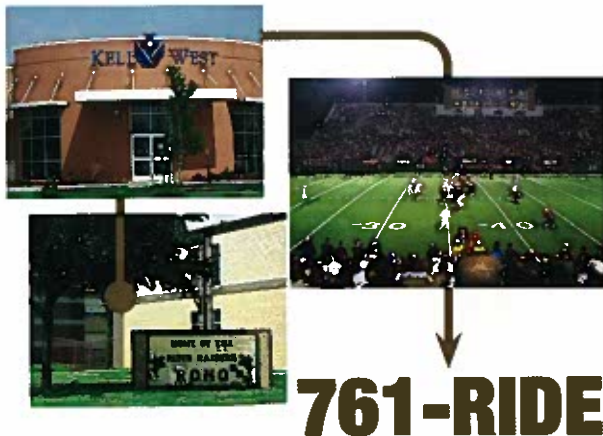

ROUTE 5 SOUTHWEST

LEGEND

- TRANSFER STATION
- BUS STOP
- SCHEDULED STOP

The number displayed correlates to the actual minute after the hour which the bus stops at a designated point.

FARES

| | |
|-------------------|--------|
| Adult Fare: | \$1.25 |
| Youth/Student: | \$0.60 |
| Elderly/Disabled: | \$0.60 |
| Deviations: | \$2.50 |
| 1 Transfer: | Free |

761-RIDE

ROUTE 5 SCHEDULE

Monday - Friday

| Sikes Senter | Kell West & McNiel | Johnson & Raider | Barnett at Apartments | Langford & Cypress | Southwest at The Plex | Sikes Senter |
|--------------|--------------------|------------------|-----------------------|--------------------|-----------------------|--------------|
| | 42 | 50 | 2 | 09 | 15 | |
| 5:30 AM | 5:42 AM | 5:50 AM | 6:02 AM | 6:09 AM | 6:15 AM | 6:30 AM |
| 6:30 AM | 6:42 AM | 6:50 AM | 7:02 AM | 7:09 AM | 7:15 AM | 7:30 AM |
| 7:30 AM | 7:42 AM | 7:50 AM | 8:02 AM | 8:09 AM | 8:15 AM | 8:30 AM |
| 8:30 AM | 8:42 AM | 8:50 AM | 9:02 AM | 9:09 AM | 9:15 AM | 9:30 AM |
| 9:30 AM | 9:42 AM | 9:50 AM | 10:02 AM | 10:09 AM | 10:15 AM | 10:30 AM |
| 10:30 AM | 10:42 AM | 10:50 AM | 11:02 AM | 11:09 AM | 11:15 AM | 11:30 AM |
| 11:30 AM | 11:42 AM | 11:50 AM | 12:02 PM | 12:09 PM | 12:15 PM | 12:30 PM |
| 12:30 PM | 12:42 PM | 12:50 PM | 1:02 PM | 1:09 PM | 1:15 PM | 1:30 PM |
| 1:30 PM | 1:42 PM | 1:50 PM | 2:02 PM | 2:09 PM | 2:15 PM | 2:30 PM |
| 2:30 PM | 2:42 PM | 2:50 PM | 3:02 PM | 3:09 PM | 3:15 PM | 3:30 PM |
| 3:30 PM | 3:42 PM | 3:50 PM | 4:02 PM | 4:09 PM | 4:15 PM | 4:30 PM |
| 4:30 PM | 4:42 PM | 4:50 PM | 5:02 PM | 5:09 PM | 5:15 PM | 5:30 PM |
| 5:30 PM | 5:42 PM | 5:50 PM | 6:02 PM | 6:09 PM | 6:15 PM | 6:30 PM |
| 6:30 PM | 6:42 PM | 6:50 PM | 7:02 PM | 7:09 PM | 7:15 PM | 7:30 PM |